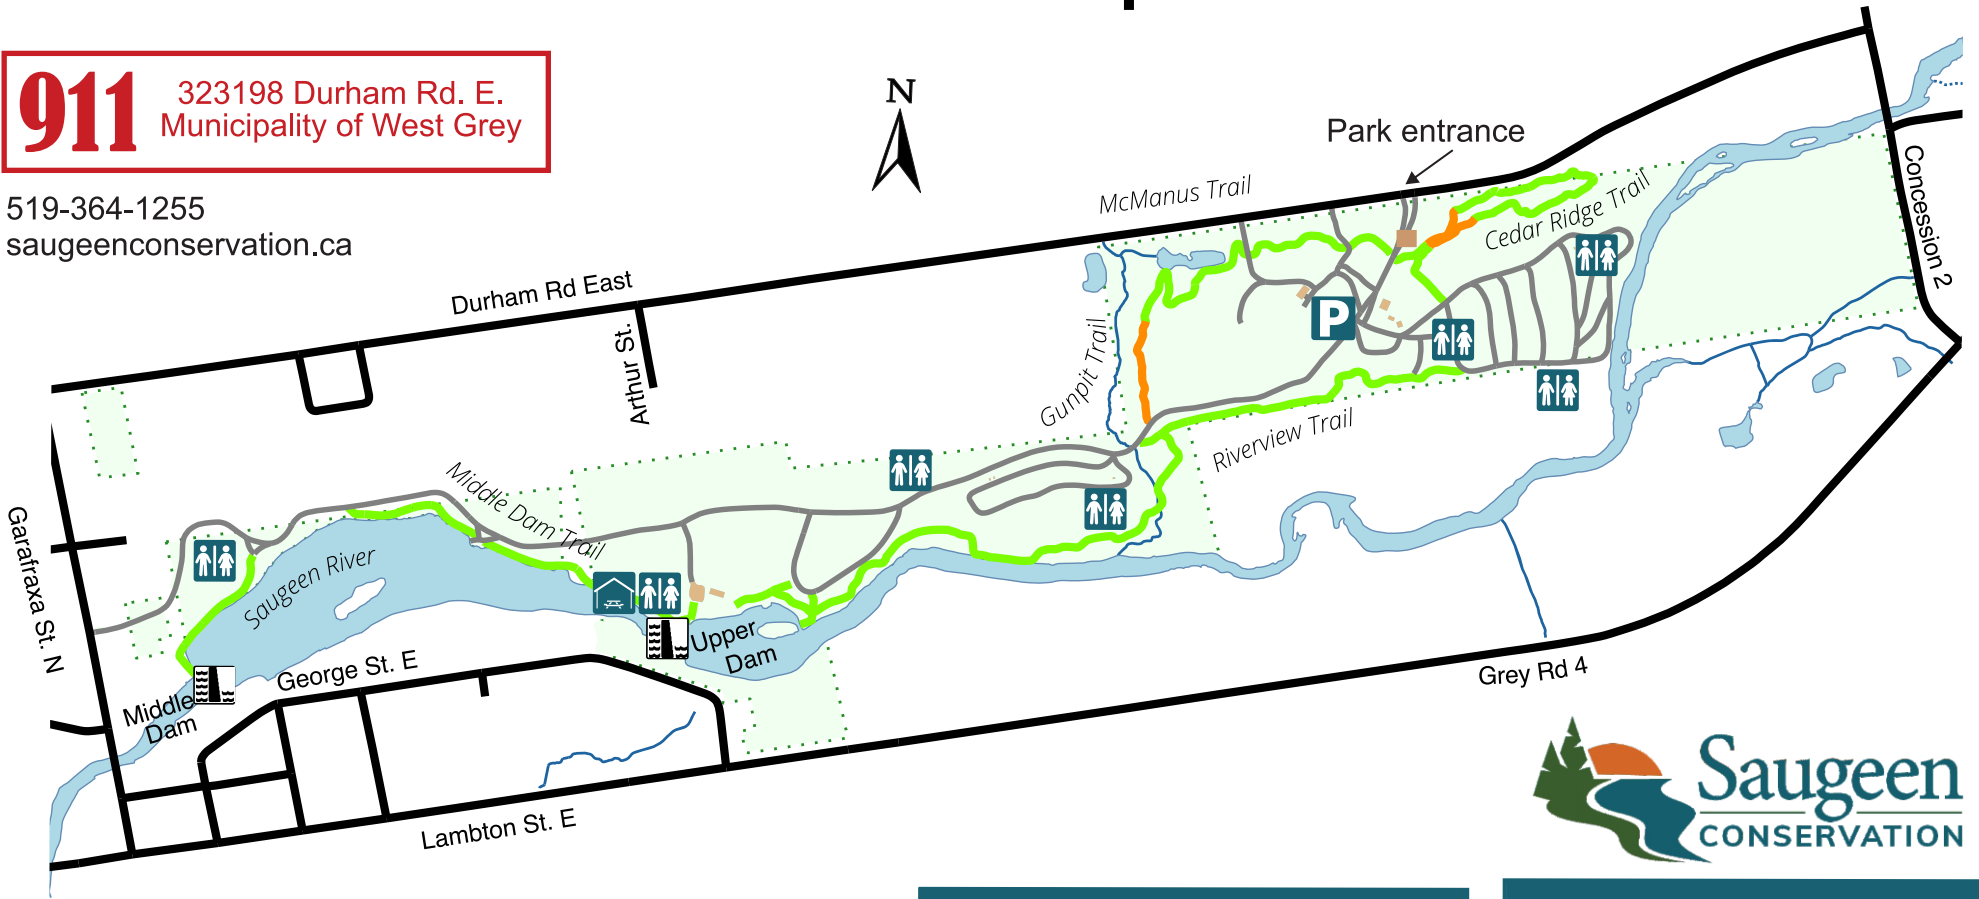

Durham Recreational Trail Map

911 323198 Durham Rd. E.
Municipality of West Grey

519-364-1255
saugeenconservation.ca

Trail Difficulty	
	Beginner
	Intermediate
	Advanced

Trail Lengths		
Cedar Trail	0.7 km	12 min
McManus Trail	0.9 km	20 min
Gunpit Trail	0.9 km	20 min
Riverview Trail	1.4 km	25 min
Middle Dam Trail	1.0 km	25 min
Riverview and Middle Dam Trail 2.4 km (40 min) from campground to Town of Durham (Hwy 6) one way.		

Legend	
	Intermittent Watercourse
	Watercourse
	Road
	Internal Road
	Gatehouse
	SVCA Property Boundary
	Waterbody
	Dam

Gates to walk across dams may be locked and can not be walked across when closed.