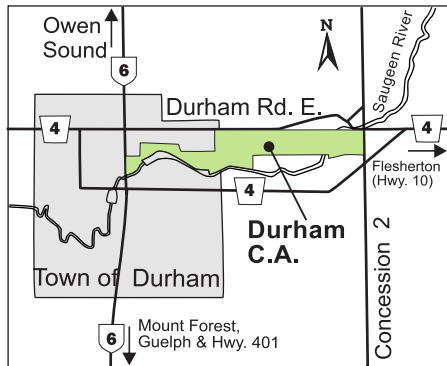

Durham Recreational Trail Map

911 323198 Durham Rd. E.
Municipality of West Grey

519-364-1255
saugeenconservation.ca

Trail Difficulty	
	Beginner
	Intermediate
	Advanced

Trail Lengths		
Cedar Trail	0.7 km	12 min
McManus Trail	0.9 km	20 min
Gunpit Trail	0.9 km	20 min
Riverview Trail	1.4 km	25 min
Middle Dam Trail	1.0 km	25 min
Riverview and Middle Dam Trail 2.4 km (40 min) from campground to Town of Durham (Hwy 6) one way.		

Legend	
	Intermittent Watercourse
	Watercourse
	Road
	Internal Road
	Gatehouse
	SVCA Property Boundary
	Waterbody
	Dam

Gates to walk across dams may be locked and can not be walked across when closed.